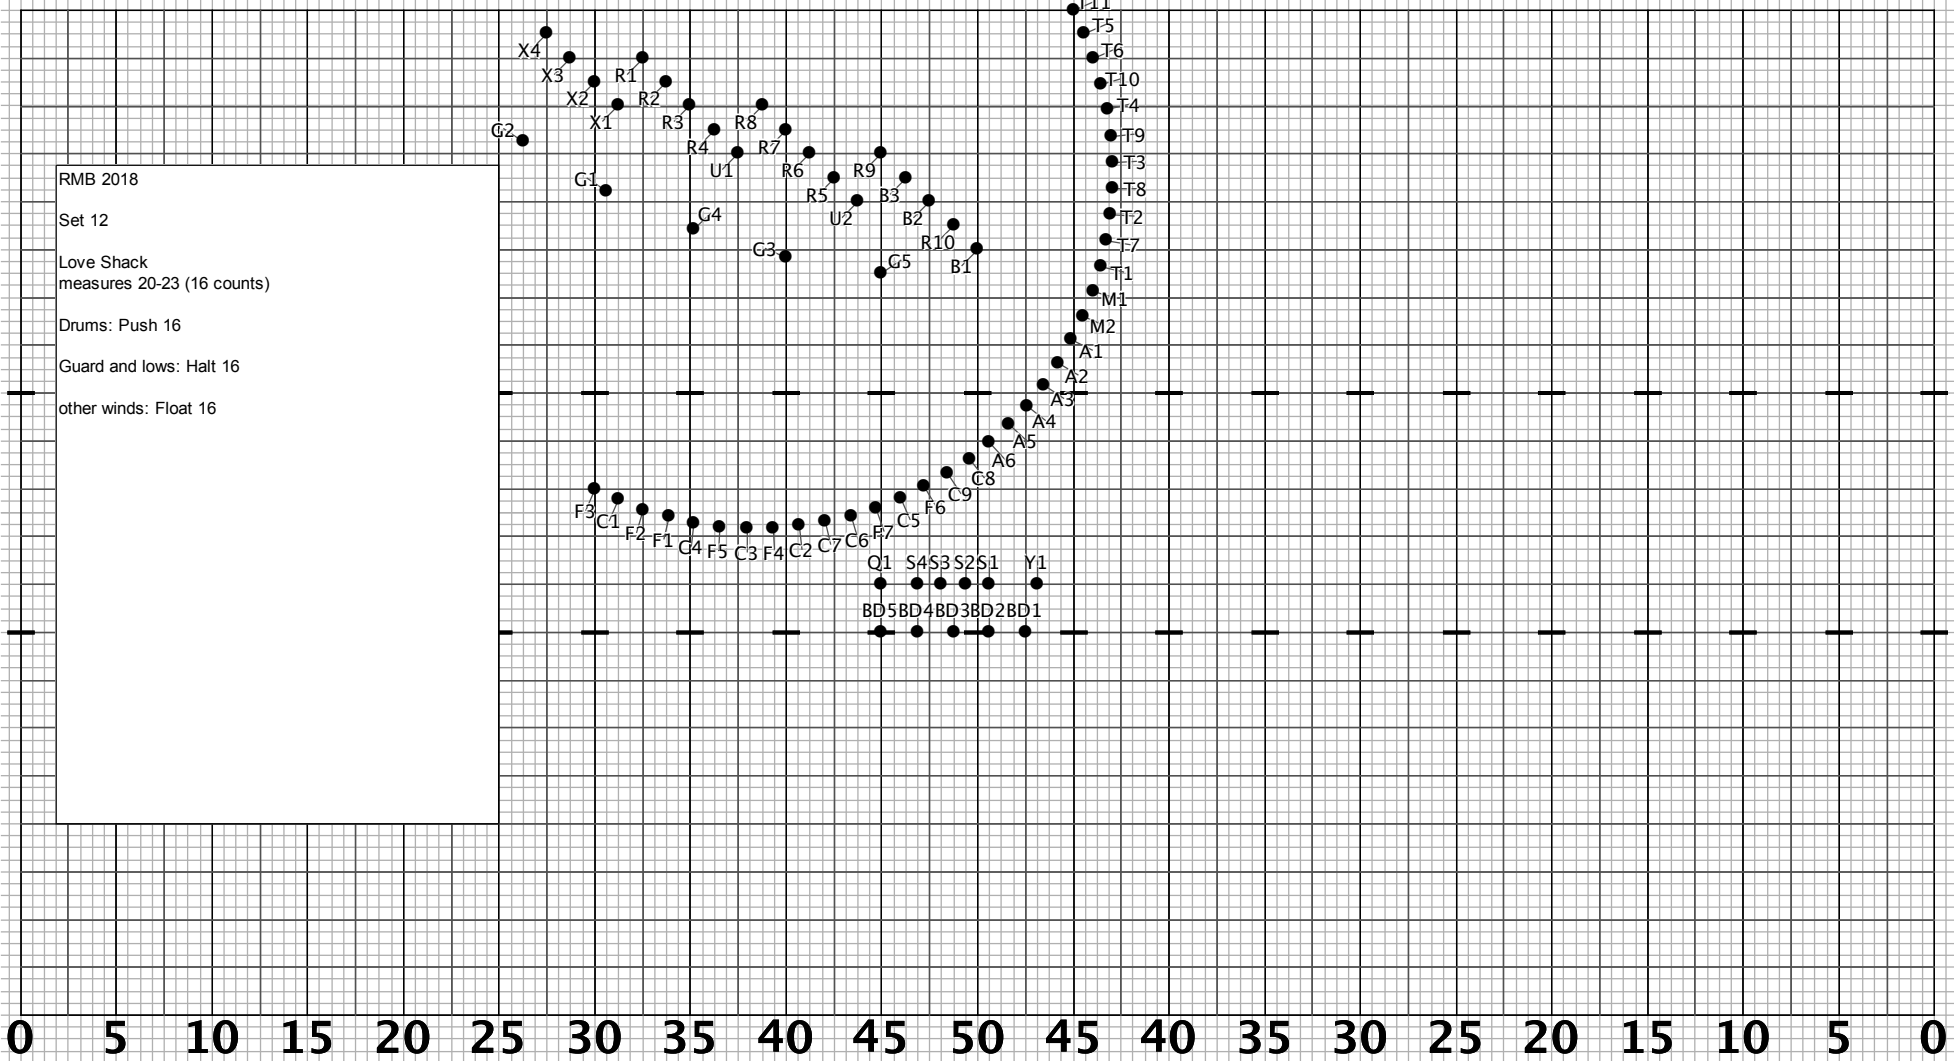

0 5 10 15 20 25 30 35 40 45 50 45 40 35 30 25 20 15 10 5 0

Performer Viewpoint

0 5 10 15 20 25 30 35 40 45 50 45 40 35 30 25 20 15 10 5 0

2018 RMB
 Set 11
 Love Shack
 measures 16-19 (16 counts)
 tpts, nets, flutes: Halt 16
 Drums: push 16
 Lows and guard: float 16
 Altos and mellos: FTL 16 (A6)

Performer Viewpoint

0 5 10 15 20 25 30 35 40 45 50 45 40 35 30 25 20 15 10 5 0

Performer Viewpoint

0 5 10 15 20 25 30 35 40 45 50 45 40 35 30 25 20 15 10 5 0

2018 RMB
 Set 13
 Love Shack
 measures 24-27 (16 counts)
 Lows and Guard: Halt 16
 Drums: Push 16
 other wind: Float 16

Performer Viewpoint

0 5 10 15 20 25 30 35 40 45 50 45 40 35 30 25 20 15 10 5 0

Performer Viewpoint

0 5 10 15 20 25 30 35 40 45 50 45 40 35 30 25 20 15 10 5 0

2018 RMB
 set 16
 Love Shack
 measures 44-49 (24 counts)
 Drums: Push 8, halt 16
 Winds and Guard: Float 8, halt 16

Performer Viewpoint

0 5 10 15 20 25 30 35 40 45 50 45 40 35 30 25 20 15 10 5 0

2018 RMB
Set 17
Love Shack
measures 50-53 (16 counts)
Drums: push 16
Winds/Guard: float 16

Performer Viewpoint

0 5 10 15 20 25 30 35 40 45 50 45 40 35 30 25 20 15 10 5 0