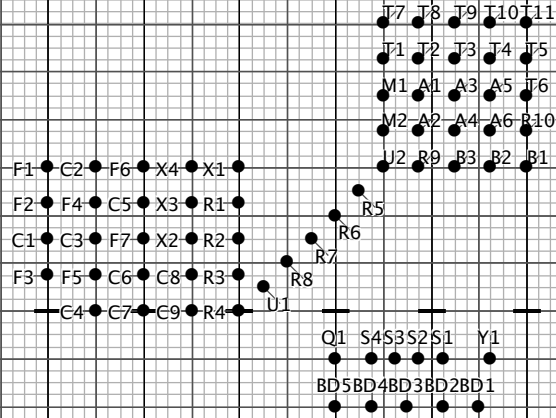

0 5 10 15 20 25 30 35 40 45 50 45 40 35 30 25 20 15 10 5 0

2018 RMB
 Set 7
 Love Shack
 Measures 1-4 (16 counts, no pickup)
 Guard: EQ change, get off field toward front side
 Drums: Push 16
 Winds: Float 16

G2 G1 G4 G3 G5

0 5 10 15 20 25 30 35 40 45 50 45 40 35 30 25 20 15 10 5 0

Performer Viewpoint

0 5 10 15 20 25 30 35 40 45 50 45 40 35 30 25 20 15 10 5 0

RMB 2018
 Set 8
 Love Shack
 measures 5-7 (12 counts)
 Drums: Push 12
 Winds: Float 12

0 5 10 15 20 25 30 35 40 45 50 45 40 35 30 25 20 15 10 5 0

Performer Viewpoint

0 5 10 15 20 25 30 35 40 45 50 45 40 35 30 25 20 15 10 5 0

RMB 2018
 Set 9
 Love Shack
 Measures 8-11 (16 counts)
 Drums: Push 16
 Winds and Guard: Float 16

*Guard can use any prior counts to get to this spot in whatever manner works for the show

Performer Viewpoint

0 5 10 15 20 25 30 35 40 45 50 45 40 35 30 25 20 15 10 5 0

2018 RMB
 Set 10
 Love Shack
 measures 12-15 (16 counts)
 guard, trumpets, nets, and flutes: Halt 16
 Drums: Push 16
 Middle and low winds: Follow-the-leader 16 (X4)