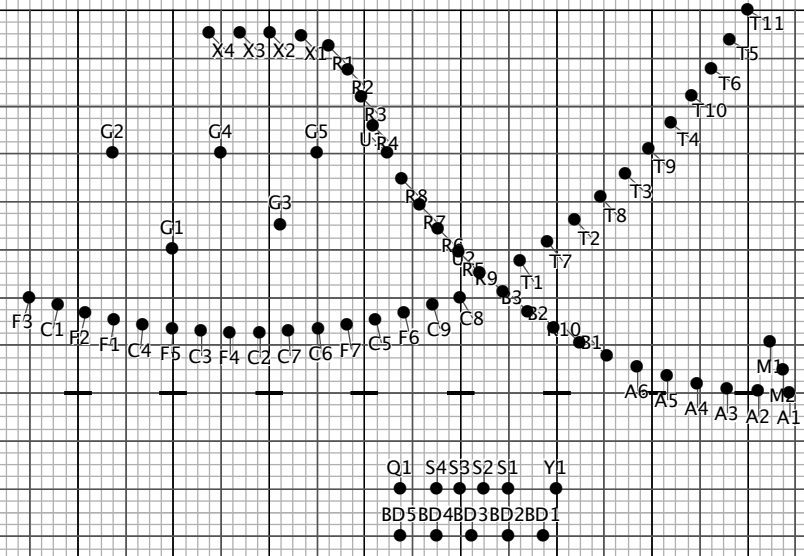

G2 G1 G4 G3 G5

0 5 10 15 20 25 30 35 40 45 50 45 40 35 30 25 20 15 10 5 0

Performer Viewpoint

0 5 10 15 20 25 30 35 40 45 50 45 40 35 30 25 20 15 10 5 0

RMB 2018
 Set 8
 Love Shack
 measures 5-7 (12 counts)
 Drums: Push 12
 Winds: Float 12

0 5 10 15 20 25 30 35 40 45 50 45 40 35 30 25 20 15 10 5 0

Performer Viewpoint

0 5 10 15 20 25 30 35 40 45 50 45 40 35 30 25 20 15 10 5 0

RMB 2018
 Set 9
 Love Shack
 Measures 8-11 (16 counts)
 Drums: Push 16
 Winds and Guard: Float 16

*Guard can use any prior counts to get to this spot in whatever manner works for the show

Performer Viewpoint

0 5 10 15 20 25 30 35 40 45 50 45 40 35 30 25 20 15 10 5 0

2018 RMB
 Set 10
 Love Shack
 measures 12-15 (16 counts)
 guard, trumpets, nets, and flutes: Halt 16
 Drums: Push 16
 Middle and low winds: Follow-the-leader 16 (X4)

0 5 10 15 20 25 30 35 40 45 50 45 40 35 30 25 20 15 10 5 0

Performer Viewpoint

0 5 10 15 20 25 30 35 40 45 50 45 40 35 30 25 20 15 10 5 0

2018 RMB
 Set 11
 Love Shack
 measures 16-19 (16 counts)
 tpts, nets, flutes: Halt 16
 Drums: push 16
 Lows and guard: float 16
 Altos and mellos: FTL 16 (A6)