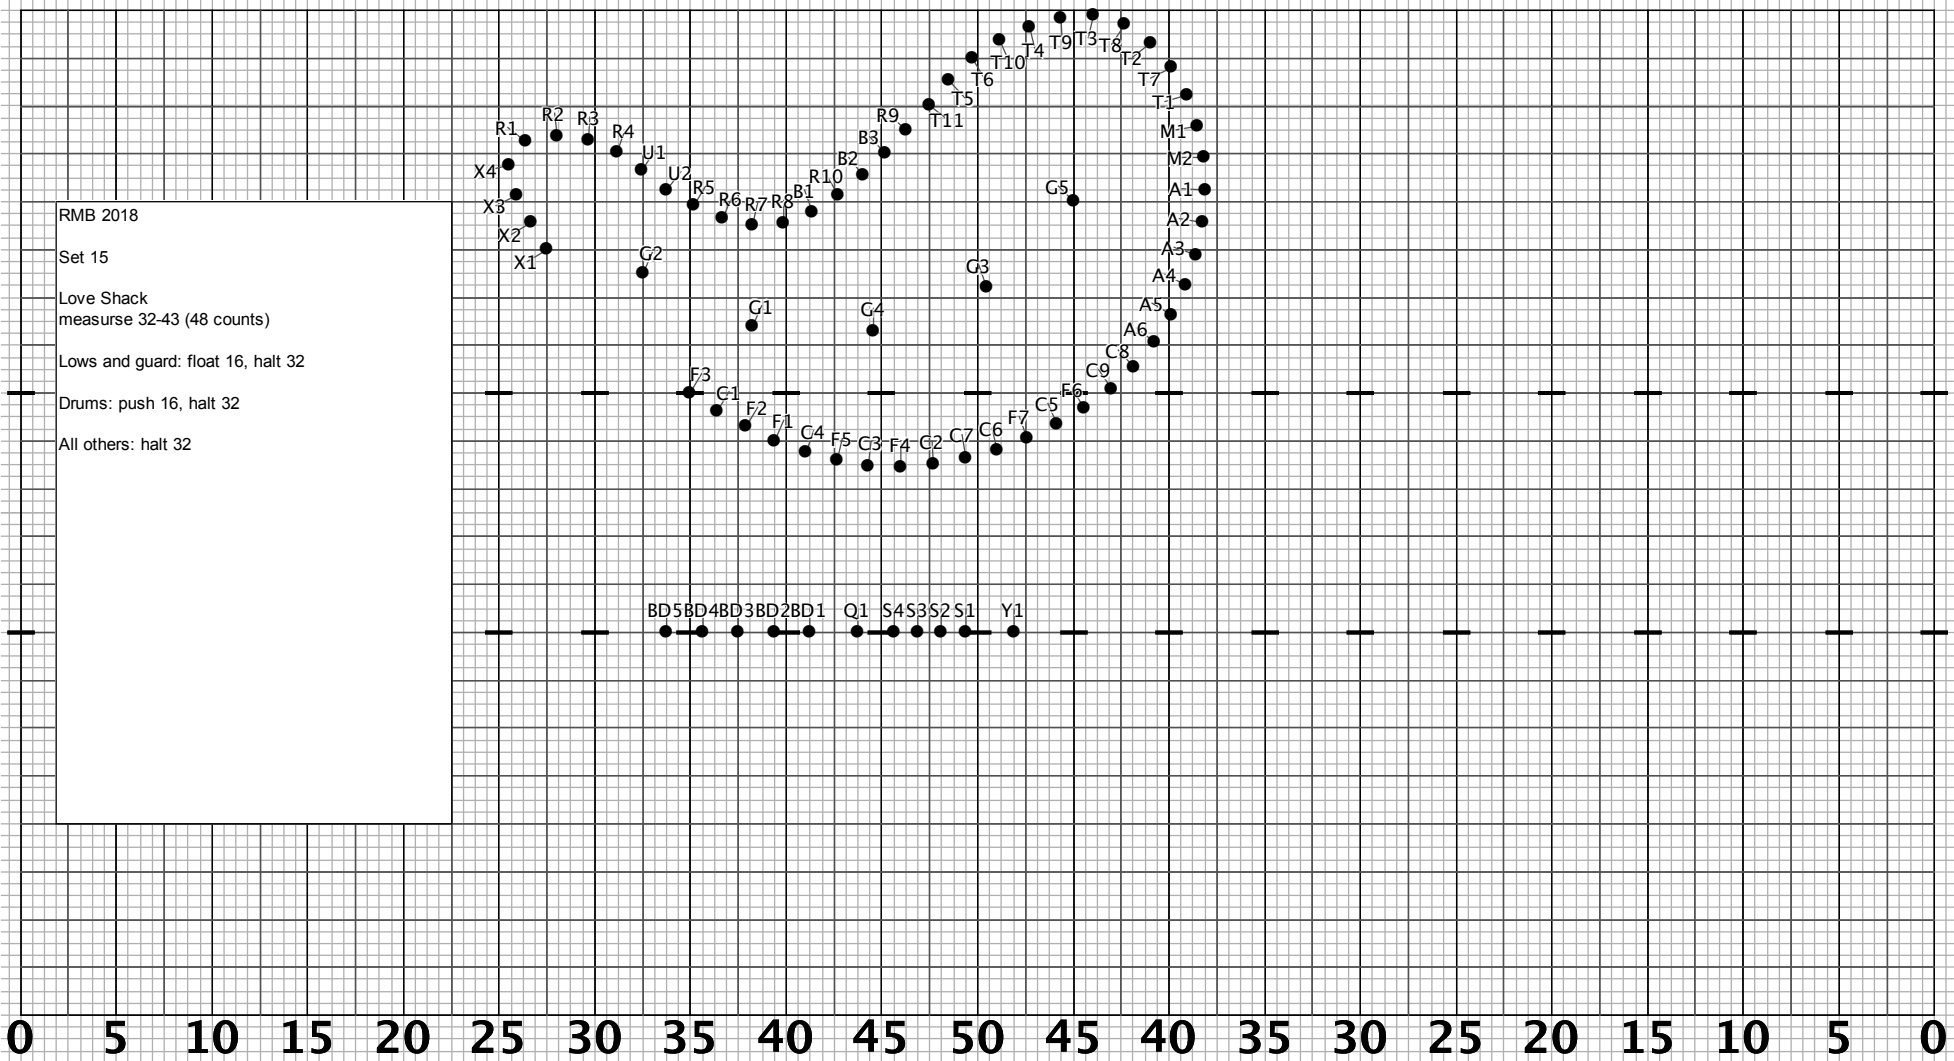

0 5 10 15 20 25 30 35 40 45 50 45 40 35 30 25 20 15 10 5 0

Performer Viewpoint

0 5 10 15 20 25 30 35 40 45 50 45 40 35 30 25 20 15 10 5 0

2018 RMB
 Set 11
 Love Shack
 measures 16-19 (16 counts)
 tpts, nets, flutes: Halt 16
 Drums: push 16
 Lows and guard: float 16
 Altos and mellos: FTL 16 (A6)

Performer Viewpoint

0 5 10 15 20 25 30 35 40 45 50 45 40 35 30 25 20 15 10 5 0

Performer Viewpoint

0 5 10 15 20 25 30 35 40 45 50 45 40 35 30 25 20 15 10 5 0

2018 RMB
 Set 13
 Love Shack
 measures 24-27 (16 counts)
 Lows and Guard: Halt 16
 Drums: Push 16
 other wind: Float 16

Performer Viewpoint

0 5 10 15 20 25 30 35 40 45 50 45 40 35 30 25 20 15 10 5 0

Performer Viewpoint

0 5 10 15 20 25 30 35 40 45 50 45 40 35 30 25 20 15 10 5 0

2018 RMB
 set 16
 Love Shack
 measures 44-49 (24 counts)
 Drums: Push 8, halt 16
 Winds and Guard: Float 8, halt 16

Performer Viewpoint

0 5 10 15 20 25 30 35 40 45 50 45 40 35 30 25 20 15 10 5 0

2018 RMB
Set 17
Love Shack
measures 50-53 (16 counts)
Drums: push 16
Winds/Guard: float 16

Performer Viewpoint

0 5 10 15 20 25 30 35 40 45 50 45 40 35 30 25 20 15 10 5 0