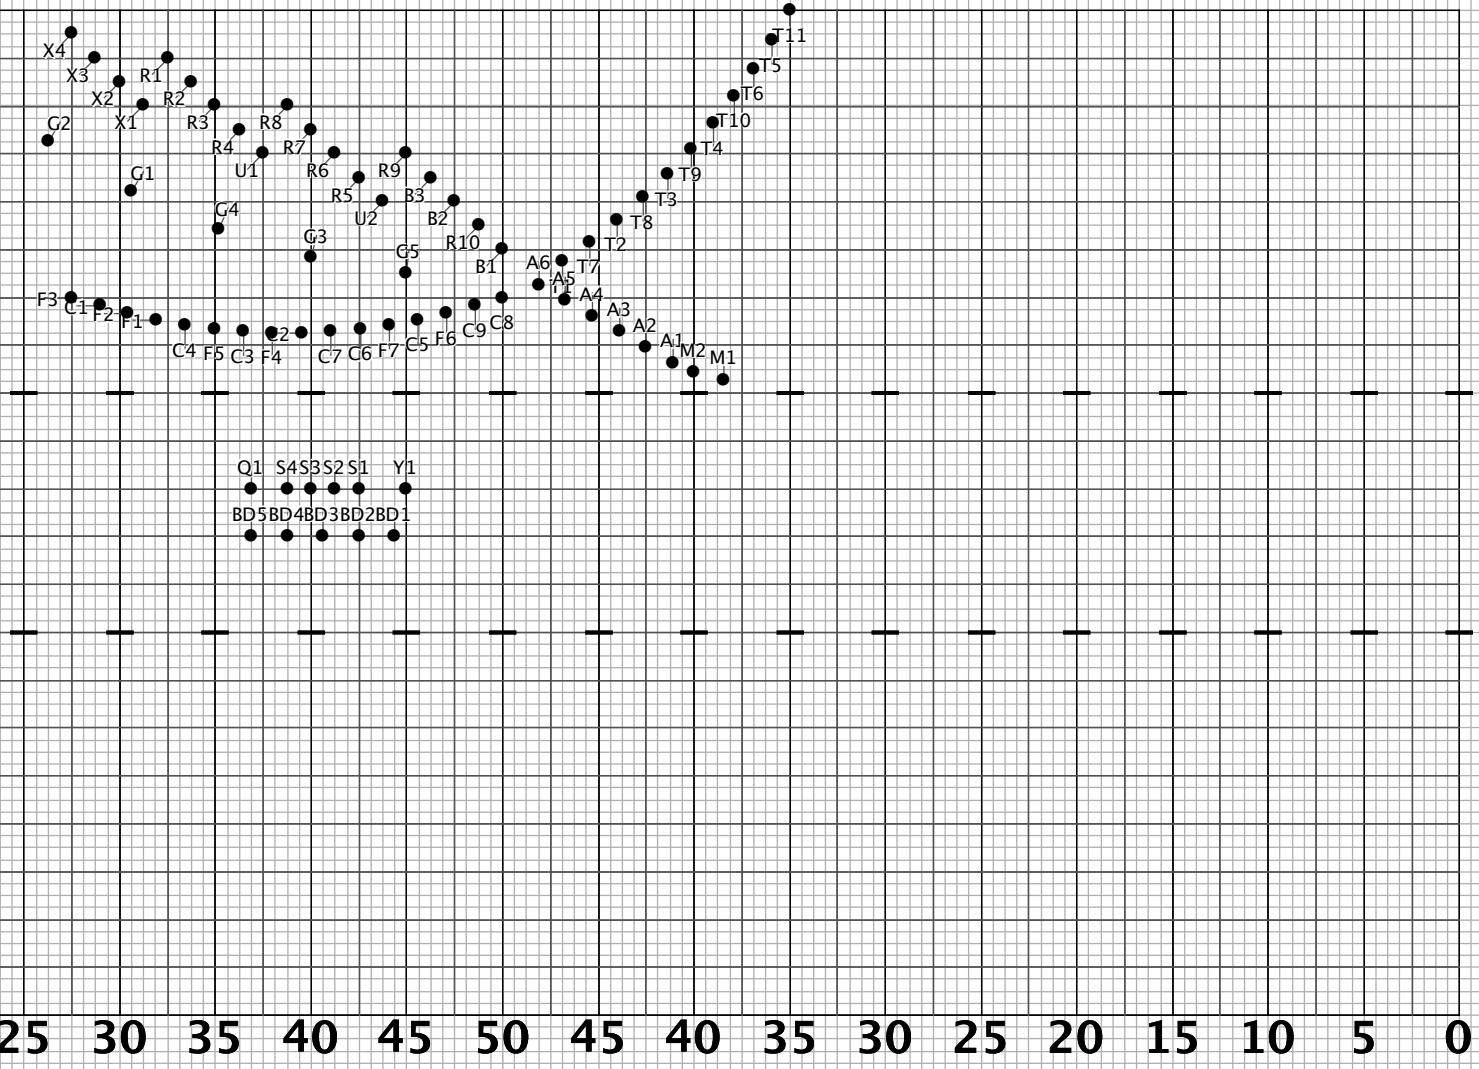

*Guard can use any prior counts to get to this spot in whatever manner works for the show

Performer Viewpoint

0 5 10 15 20 25 30 35 40 45 50 45 40 35 30 25 20 15 10 5 0

2018 RMB
 Set 10
 Love Shack
 measures 12-15 (16 counts)
 guard, trumpets, nets, and flutes: Halt 16
 Drums: Push 16
 Middle and low winds: Follow-the-leader 16 (X4)

0 5 10 15 20 25 30 35 40 45 50 45 40 35 30 25 20 15 10 5 0

Performer Viewpoint

0 5 10 15 20 25 30 35 40 45 50 45 40 35 30 25 20 15 10 5 0

2018 RMB
 Set 11
 Love Shack
 measures 16-19 (16 counts)
 tpts, nets, flutes: Halt 16
 Drums: push 16
 Lows and guard: float 16
 Altos and mellos: FTL 16 (A6)

Performer Viewpoint

0 5 10 15 20 25 30 35 40 45 50 45 40 35 30 25 20 15 10 5 0

Performer Viewpoint

0 5 10 15 20 25 30 35 40 45 50 45 40 35 30 25 20 15 10 5 0

2018 RMB
 Set 13
 Love Shack
 measures 24-27 (16 counts)
 Lows and Guard: Halt 16
 Drums: Push 16
 other wind: Float 16

Performer Viewpoint

0 5 10 15 20 25 30 35 40 45 50 45 40 35 30 25 20 15 10 5 0

Performer Viewpoint

0 5 10 15 20 25 30 35 40 45 50 45 40 35 30 25 20 15 10 5 0

2018 RMB
 set 16
 Love Shack
 measures 44-49 (24 counts)
 Drums: Push 8, halt 16
 Winds and Guard: Float 8, halt 16