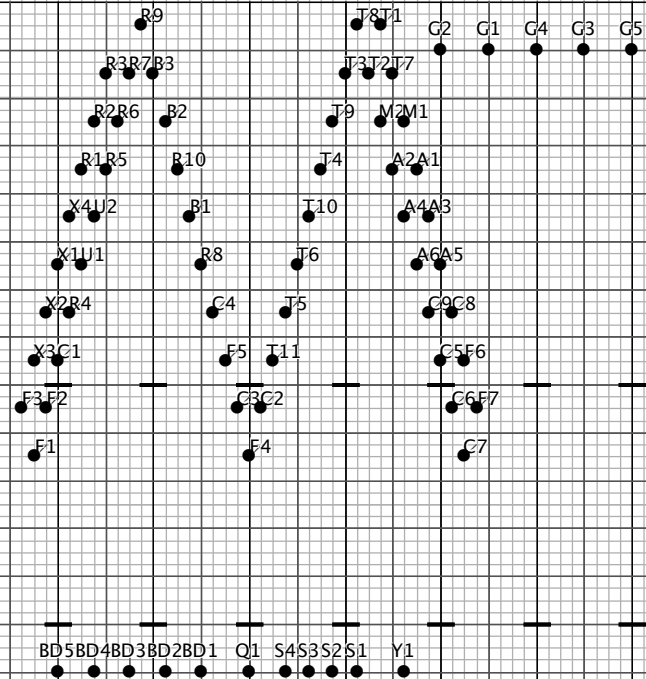

Performer Viewpoint

0 5 10 15 20 25 30 35 40 45 50 45 40 35 30 25 20 15 10 5 0

Performer Viewpoint

0 5 10 15 20 25 30 35 40 45 50 45 40 35 30 25 20 15 10 5 0

2018 RMB
 set 16
 Love Shack
 measures 44-49 (24 counts)
 Drums: Push 8, halt 16
 Winds and Guard: Float 8, halt 16

Performer Viewpoint

0 5 10 15 20 25 30 35 40 45 50 45 40 35 30 25 20 15 10 5 0

2018 RMB
Set 17
Love Shack
measures 50-53 (16 counts)
Drums: push 16
Winds/Guard: float 16

Performer Viewpoint

0 5 10 15 20 25 30 35 40 45 50 45 40 35 30 25 20 15 10 5 0

2018 RMB
 Set 18
 Love Shack
 measures 54-57 (16 counts)
 Drums: Push 16
 Winds/guard: Float 16

Performer Viewpoint

0 5 10 15 20 25 30 35 40 45 50 45 40 35 30 25 20 15 10 5 0

2018 RMB
Set 19
Love Shack
measures 28-63 (80 counts)
Drums: Halt 80
Winds/guard: Float 16, Halt 64
End of Love Shack

Performer Viewpoint