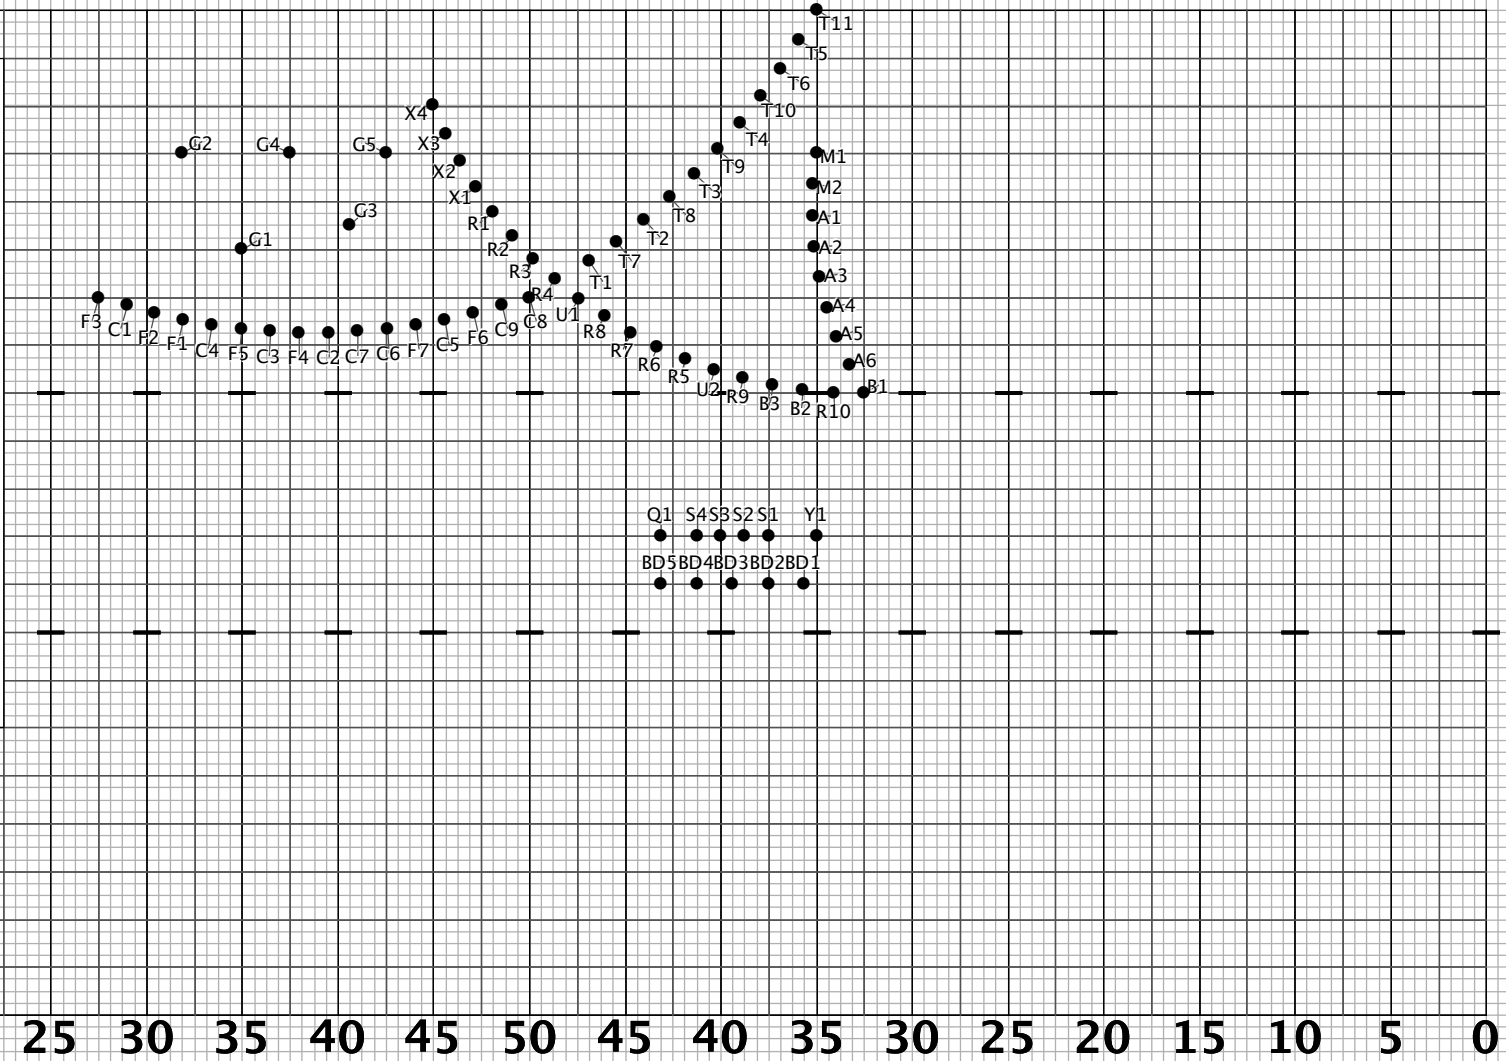

0 5 10 15 20 25 30 35 40 45 50 45 40 35 30 25 20 15 10 5 0

2018 RMB
 Set 7
 Love Shack
 Measures 1-4 (16 counts, no pickup)
 Guard: EQ change, get off field toward front side
 Drums: Push 16
 Winds: Float 16

G2 G1 G4 G3 G5

0 5 10 15 20 25 30 35 40 45 50 45 40 35 30 25 20 15 10 5 0

Performer Viewpoint

0 5 10 15 20 25 30 35 40 45 50 45 40 35 30 25 20 15 10 5 0

RMB 2018
 Set 8
 Love Shack
 measures 5-7 (12 counts)
 Drums: Push 12
 Winds: Float 12

0 5 10 15 20 25 30 35 40 45 50 45 40 35 30 25 20 15 10 5 0

Performer Viewpoint

0 5 10 15 20 25 30 35 40 45 50 45 40 35 30 25 20 15 10 5 0

RMB 2018
 Set 9
 Love Shack
 Measures 8-11 (16 counts)
 Drums: Push 16
 Winds and Guard: Float 16

*Guard can use any prior counts to get to this spot in whatever manner works for the show

Performer Viewpoint

0 5 10 15 20 25 30 35 40 45 50 45 40 35 30 25 20 15 10 5 0

2018 RMB
 Set 10
 Love Shack
 measures 12-15 (16 counts)
 guard, trumpets, nets, and flutes: Halt 16
 Drums: Push 16
 Middle and low winds: Follow-the-leader 16 (X4)