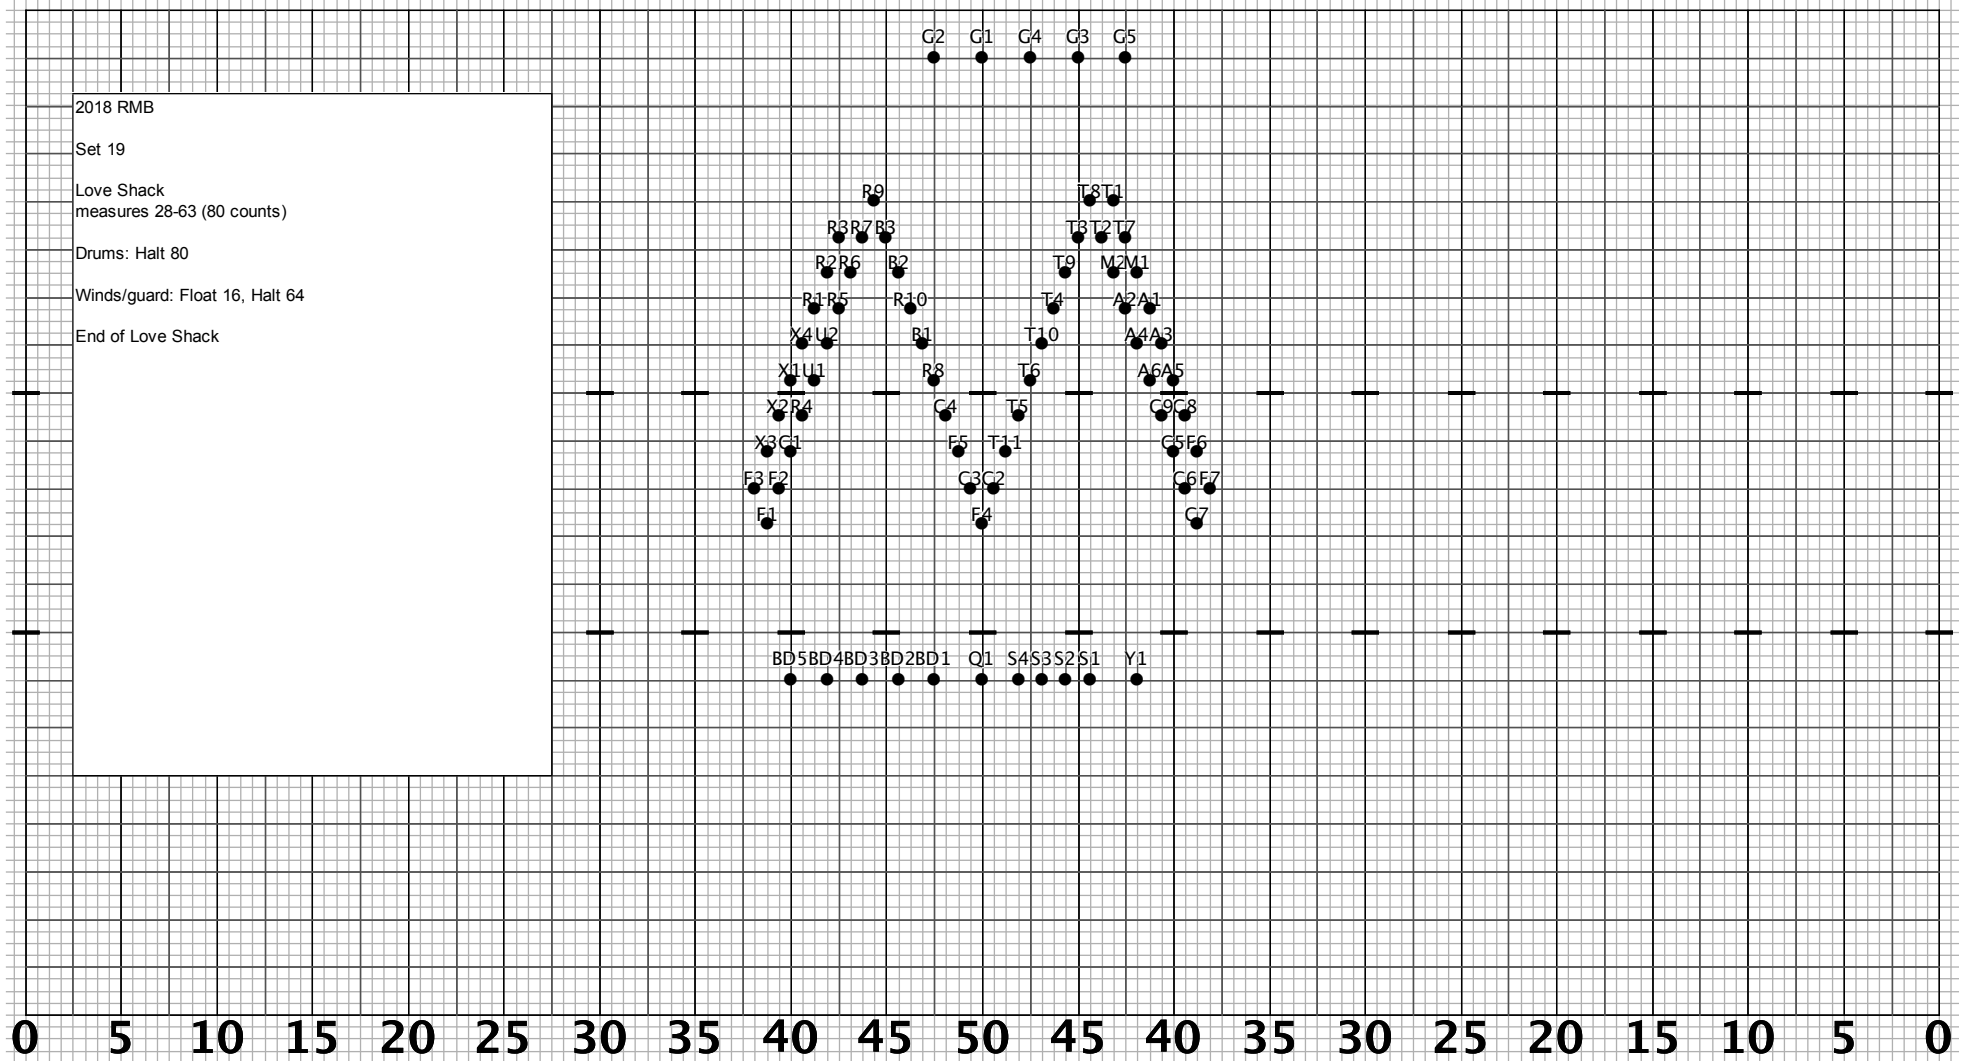

Performer Viewpoint

0 5 10 15 20 25 30 35 40 45 50 45 40 35 30 25 20 15 10 5 0

Performer Viewpoint

0 5 10 15 20 25 30 35 40 45 50 45 40 35 30 25 20 15 10 5 0

2018 RMB
 set 16
 Love Shack
 measures 44-49 (24 counts)
 Drums: Push 8, halt 16
 Winds and Guard: Float 8, halt 16

Performer Viewpoint

0 5 10 15 20 25 30 35 40 45 50 45 40 35 30 25 20 15 10 5 0

2018 RMB
Set 17
Love Shack
measures 50-53 (16 counts)
Drums: push 16
Winds/Guard: float 16

Performer Viewpoint

0 5 10 15 20 25 30 35 40 45 50 45 40 35 30 25 20 15 10 5 0

2018 RMB
 Set 18
 Love Shack
 measures 54-57 (16 counts)
 Drums: Push 16
 Winds/guard: Float 16

Performer Viewpoint

0 5 10 15 20 25 30 35 40 45 50 45 40 35 30 25 20 15 10 5 0

2018 RMB
Set 19
Love Shack
measures 28-63 (80 counts)
Drums: Halt 80
Winds/guard: Float 16, Halt 64
End of Love Shack

Performer Viewpoint