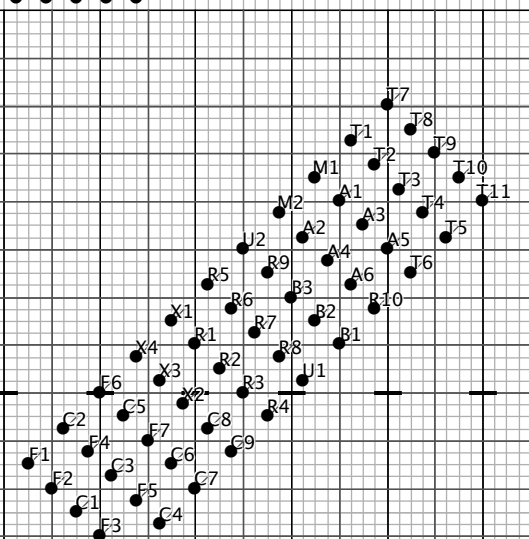

0 5 10 15 20 25 30 35 40 45 50 45 40 35 30 25 20 15 10 5 0

2018 RMB
 Set 7
 Love Shack
 Measures 1-4 (16 counts, no pickup)
 Guard: EQ change, get off field toward front side
 Drums: Push 16
 Winds: Float 16

G2 G1 G4 G3 G5

0 5 10 15 20 25 30 35 40 45 50 45 40 35 30 25 20 15 10 5 0

Performer Viewpoint

0 5 10 15 20 25 30 35 40 45 50 45 40 35 30 25 20 15 10 5 0

RMB 2018
 Set 8
 Love Shack
 measures 5-7 (12 counts)
 Drums: Push 12
 Winds: Float 12

0 5 10 15 20 25 30 35 40 45 50 45 40 35 30 25 20 15 10 5 0

Performer Viewpoint

0 5 10 15 20 25 30 35 40 45 50 45 40 35 30 25 20 15 10 5 0

RMB 2018
 Set 9
 Love Shack
 Measures 8-11 (16 counts)
 Drums: Push 16
 Winds and Guard: Float 16

*Guard can use any prior counts to get to this spot in whatever manner works for the show

Performer Viewpoint

0 5 10 15 20 25 30 35 40 45 50 45 40 35 30 25 20 15 10 5 0

2018 RMB
 Set 10
 Love Shack
 measures 12-15 (16 counts)
 guard, trumpets, nets, and flutes: Halt 16
 Drums: Push 16
 Middle and low winds: Follow-the-leader 16 (X4)