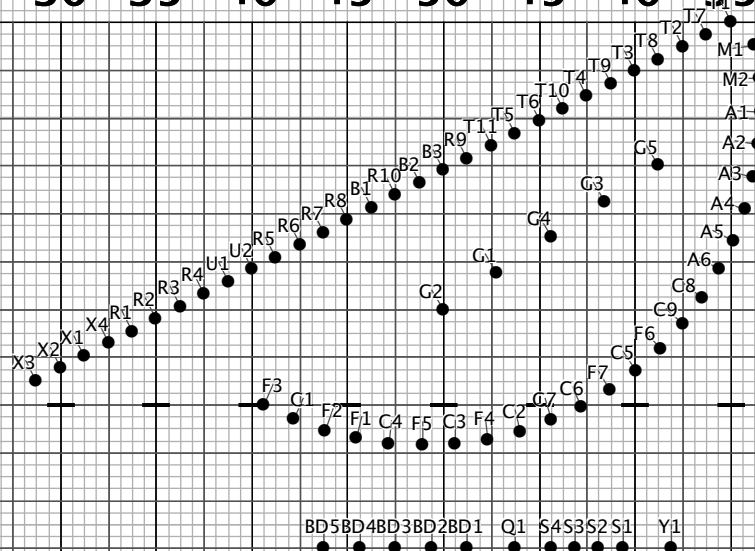

Performer Viewpoint

0 5 10 15 20 25 30 35 40 45 50 45 40 35 30 25 20 15 10 5 0

Performer Viewpoint

0 5 10 15 20 25 30 35 40 45 50 45 40 35 30 25 20 15 10 5 0

2018 RMB
 Set 13
 Love Shack
 measures 24-27 (16 counts)
 Lows and Guard: Halt 16
 Drums: Push 16
 other wind: Float 16

Performer Viewpoint

0 5 10 15 20 25 30 35 40 45 50 45 40 35 30 25 20 15 10 5 0

Performer Viewpoint

0 5 10 15 20 25 30 35 40 45 50 45 40 35 30 25 20 15 10 5 0

2018 RMB
 set 16
 Love Shack
 measures 44-49 (24 counts)
 Drums: Push 8, halt 16
 Winds and Guard: Float 8, halt 16

Performer Viewpoint

0 5 10 15 20 25 30 35 40 45 50 45 40 35 30 25 20 15 10 5 0

2018 RMB
Set 17
Love Shack
measures 50-53 (16 counts)
Drums: push 16
Winds/Guard: float 16

Performer Viewpoint

0 5 10 15 20 25 30 35 40 45 50 45 40 35 30 25 20 15 10 5 0

Performer Viewpoint