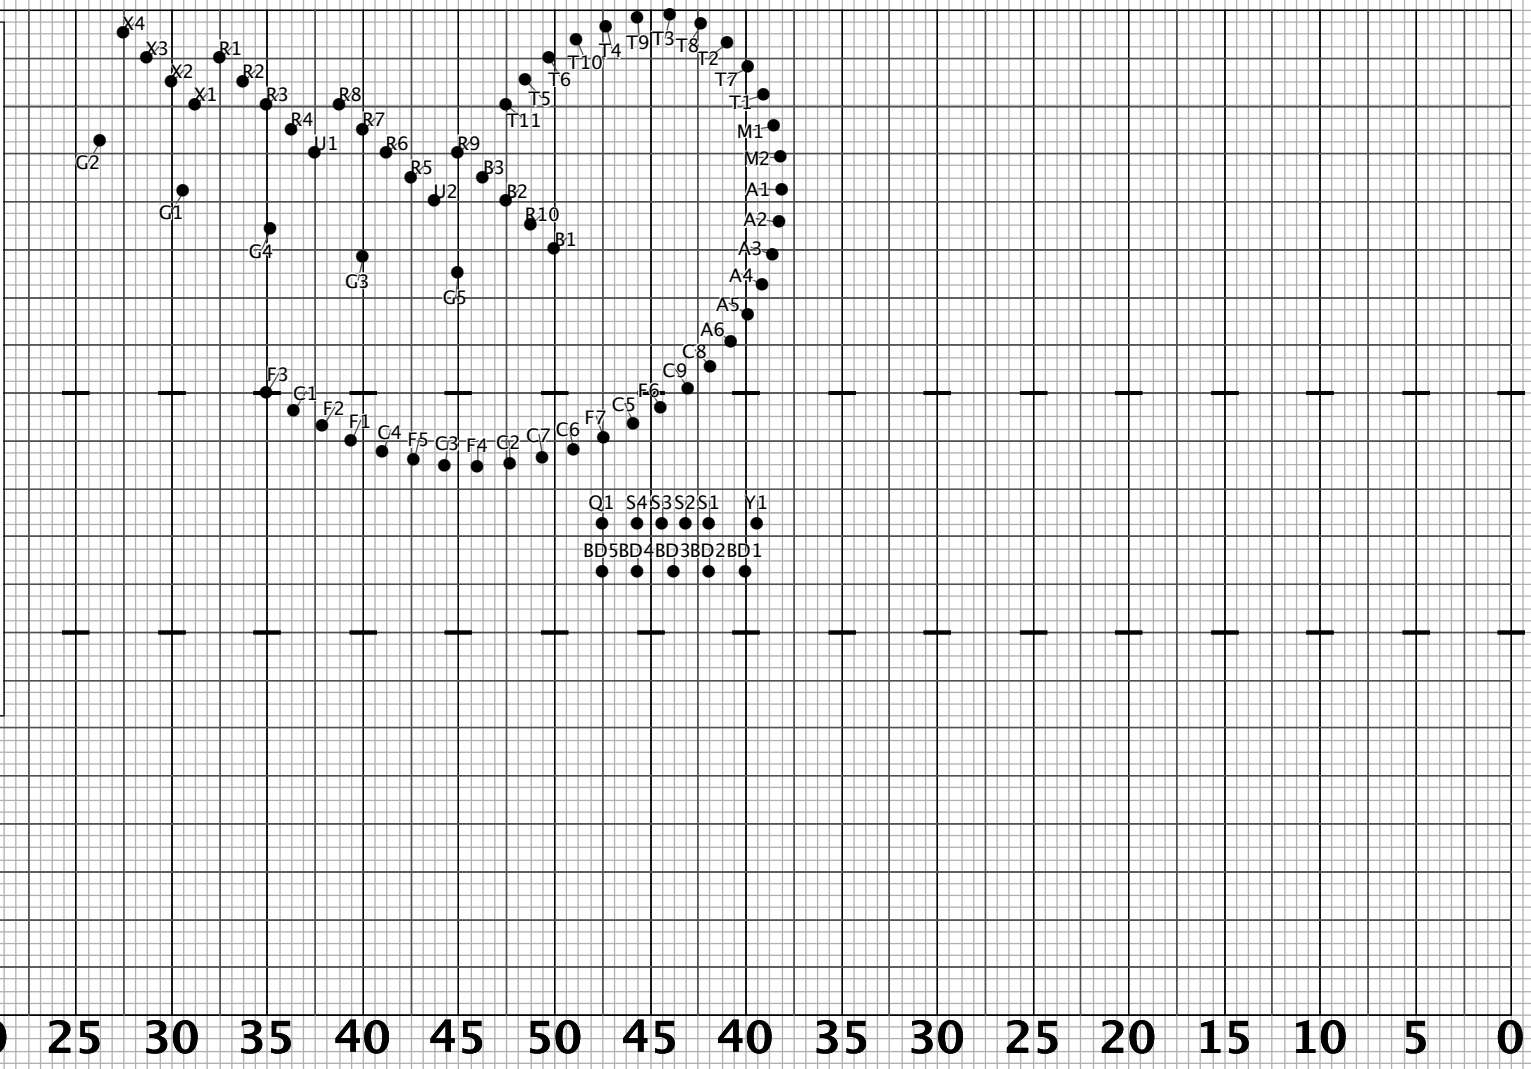

0 5 10 15 20 25 30 35 40 45 50 45 40 35 30 25 20 15 10 5 0

Performer Viewpoint

0 5 10 15 20 25 30 35 40 45 50 45 40 35 30 25 20 15 10 5 0

2018 RMB
 Set 11
 Love Shack
 measures 16-19 (16 counts)
 tpts, nets, flutes: Halt 16
 Drums: push 16
 Lows and guard: float 16
 Altos and mellos: FTL 16 (A6)

Performer Viewpoint

0 5 10 15 20 25 30 35 40 45 50 45 40 35 30 25 20 15 10 5 0

Performer Viewpoint

0 5 10 15 20 25 30 35 40 45 50 45 40 35 30 25 20 15 10 5 0

2018 RMB
 Set 13
 Love Shack
 measures 24-27 (16 counts)
 Lows and Guard: Halt 16
 Drums: Push 16
 other wind: Float 16

Performer Viewpoint

0 5 10 15 20 25 30 35 40 45 50 45 40 35 30 25 20 15 10 5 0

Performer Viewpoint

0 5 10 15 20 25 30 35 40 45 50 45 40 35 30 25 20 15 10 5 0

2018 RMB
 set 16
 Love Shack
 measures 44-49 (24 counts)
 Drums: Push 8, halt 16
 Winds and Guard: Float 8, halt 16

Performer Viewpoint

0 5 10 15 20 25 30 35 40 45 50 45 40 35 30 25 20 15 10 5 0

2018 RMB
Set 17
Love Shack
measures 50-53 (16 counts)
Drums: push 16
Winds/Guard: float 16

Performer Viewpoint

0 5 10 15 20 25 30 35 40 45 50 45 40 35 30 25 20 15 10 5 0