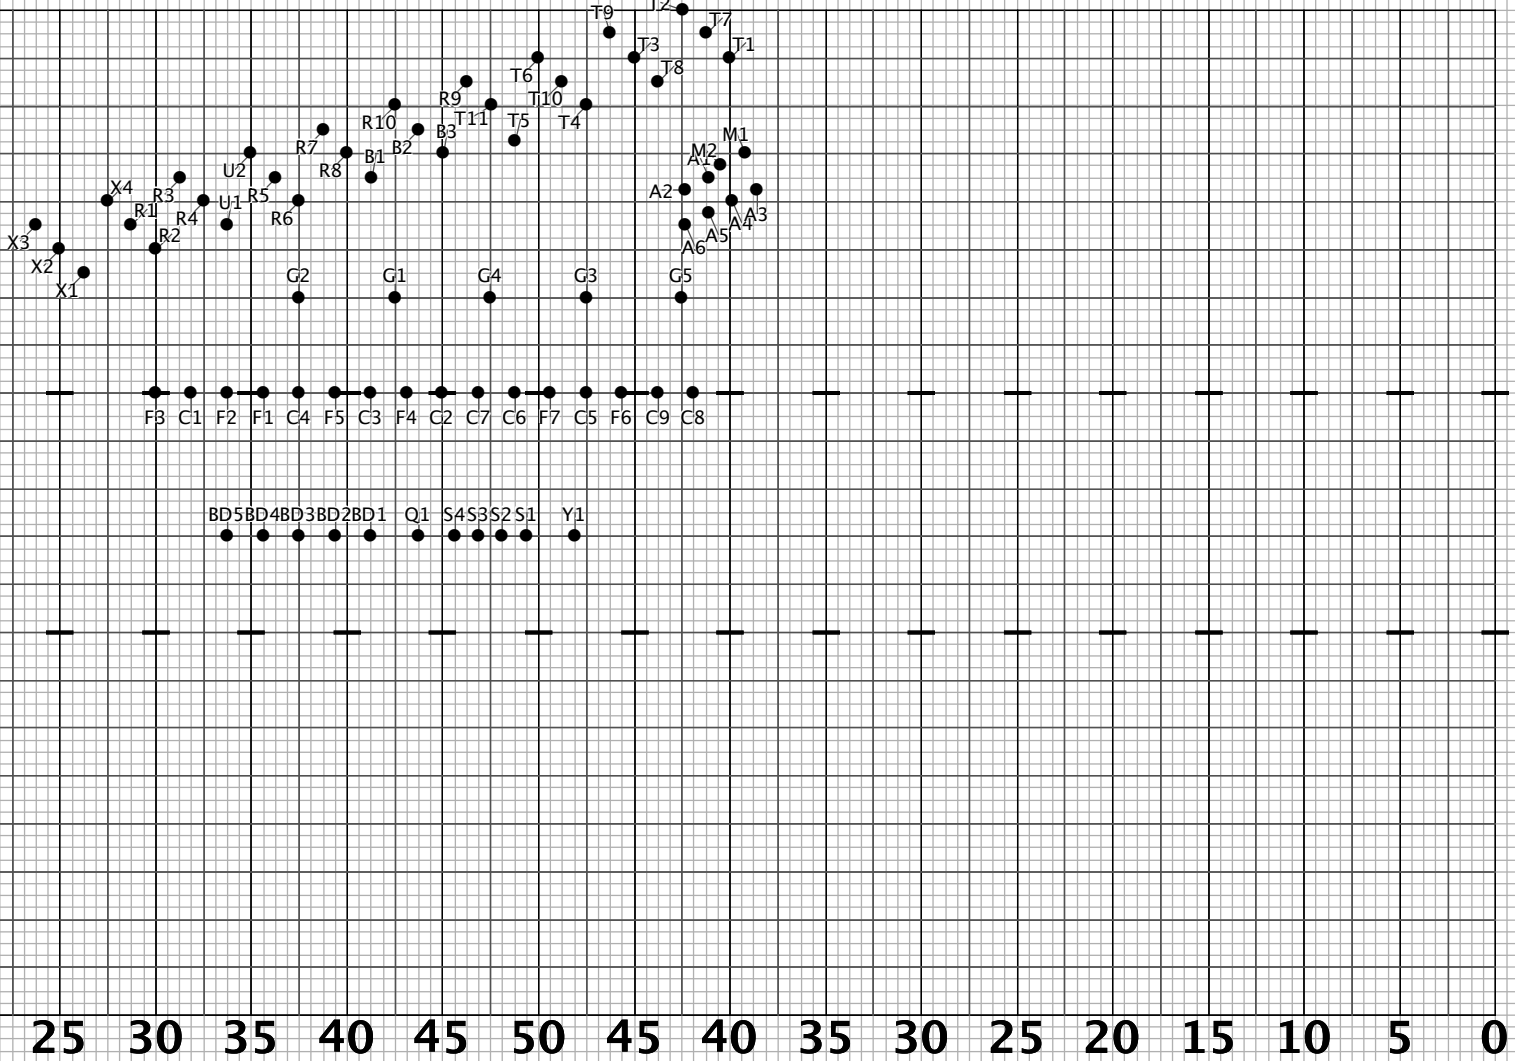

Performer Viewpoint

0 5 10 15 20 25 30 35 40 45 50 45 40 35 30 25 20 15 10 5 0

Performer Viewpoint

0 5 10 15 20 25 30 35 40 45 50 45 40 35 30 25 20 15 10 5 0

2018 RMB
 Set 13
 Love Shack
 measures 24-27 (16 counts)
 Lows and Guard: Halt 16
 Drums: Push 16
 other wind: Float 16

Performer Viewpoint

0 5 10 15 20 25 30 35 40 45 50 45 40 35 30 25 20 15 10 5 0

Performer Viewpoint

0 5 10 15 20 25 30 35 40 45 50 45 40 35 30 25 20 15 10 5 0

2018 RMB
 set 16
 Love Shack
 measures 44-49 (24 counts)
 Drums: Push 8, halt 16
 Winds and Guard: Float 8, halt 16

Performer Viewpoint

0 5 10 15 20 25 30 35 40 45 50 45 40 35 30 25 20 15 10 5 0

2018 RMB
Set 17
Love Shack
measures 50-53 (16 counts)
Drums: push 16
Winds/Guard: float 16

Performer Viewpoint

0 5 10 15 20 25 30 35 40 45 50 45 40 35 30 25 20 15 10 5 0

Performer Viewpoint